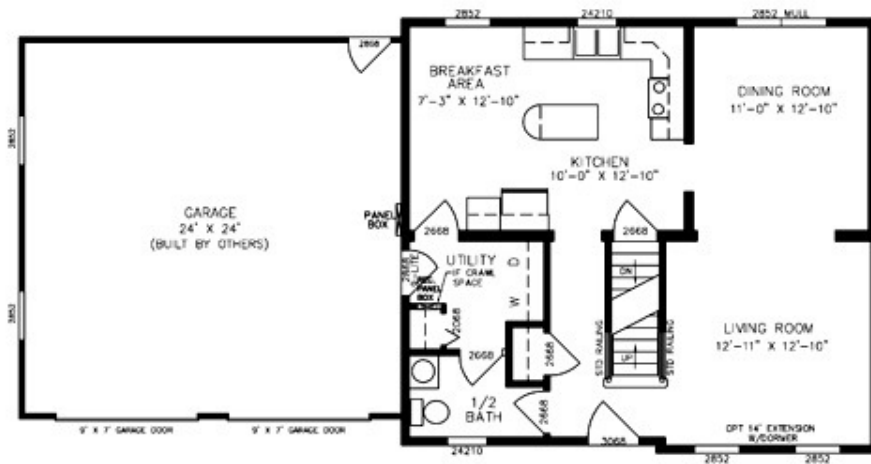

Keystone

KEYSTONE
 PLAN NO: PT5701
 FIRST FLOOR
 27'4" x 30'0"
 1640 SQ. FT.

KEYSTONE
 PLAN NO: PT5701
 SECOND FLOOR
 27'4" x 30'0"