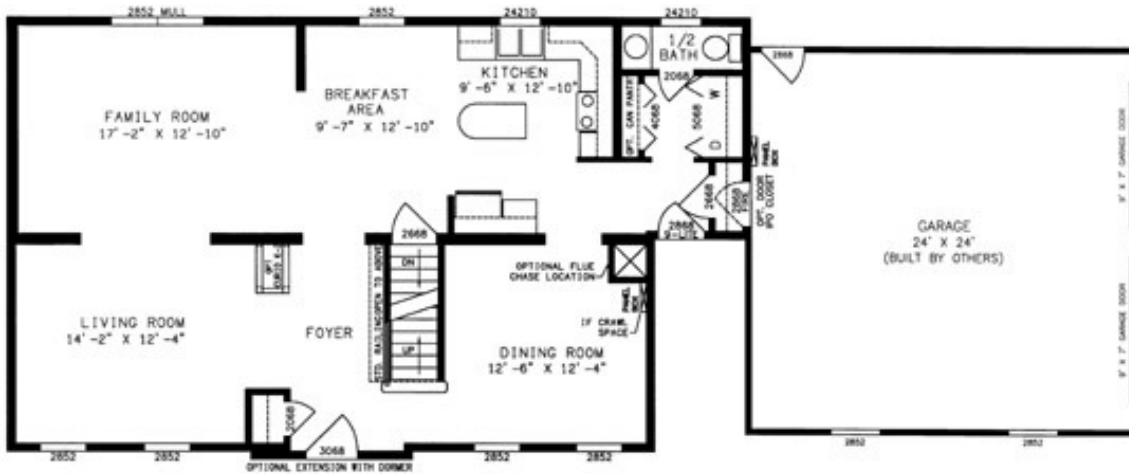

Lexington

LEXINGTON
 PLAN No: PT5729
 FIRST FLOOR
 27'4" x 40'0"/46'0"
 2227 SQ. FT.

LEXINGTON
 PLAN No: PT5729
 SECOND FLOOR
 27'4" x 40'0"/46'0"