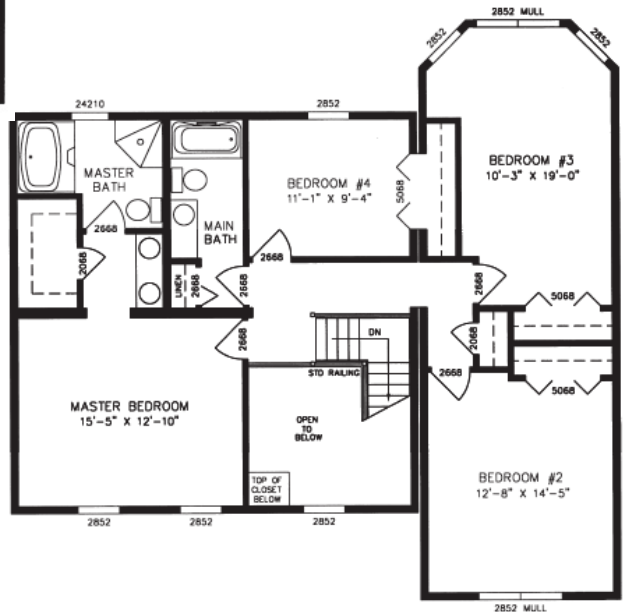

Salem

SALEM
 PLAN NO: PT5722
 FIRST FLOOR
 27'4"/39'7" X 41'10"
 2622 SQ. FT.
 (6 BOX)

SALEM
 PLAN NO: PT5722
 SECOND FLOOR
 27'4"/39'7" X 41'10"