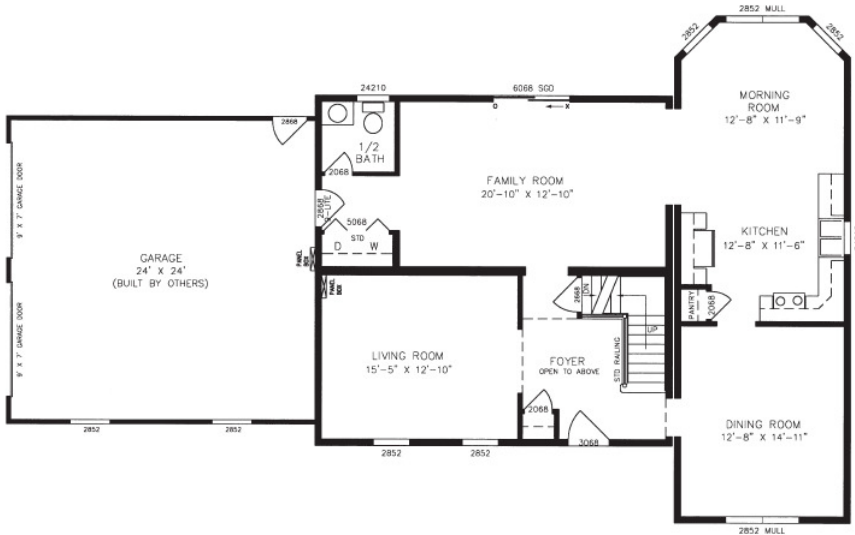

Salem

SALEM
 PLAN NO: PT5722
 FIRST FLOOR
 27'4"/39'7" X 41'10"
 2622 SQ. FT.
 (6 BOX)

SALEM
 PLAN NO: PT5722
 SECOND FLOOR
 27'4"/39'7" X 41'10"