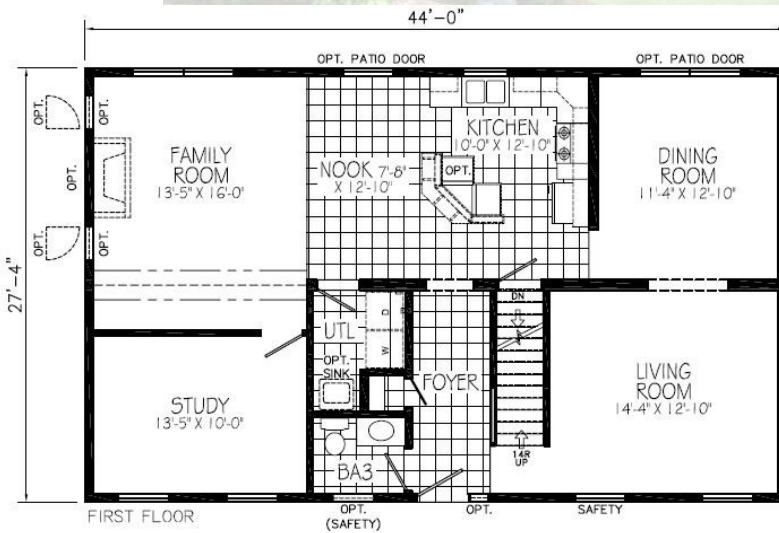

Copenhaver

Photo Coming Soon

COPENHAVER
 PLAN No: PS305A
 FIRST FLOOR
 28" x 44/30'0"
 2027 SQ. FT.

COPENHAVER
 PLAN No: PS305A
 SECOND FLOOR
 28" x 44/30'0"