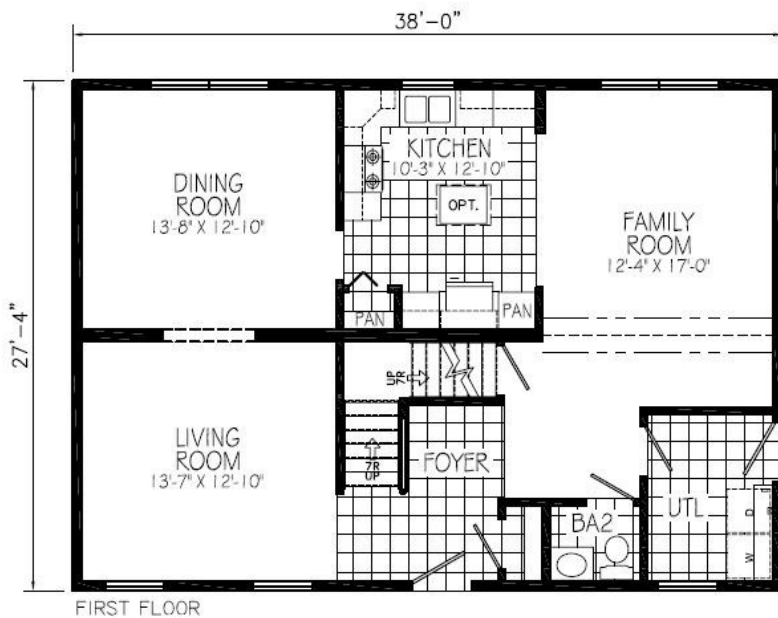

Norwood

Photo Coming Soon

NORWOOD
 PLAN No: PS303A
 FIRST FLOOR
 28" x 38/24'0"
 1699 SQ. FT.

NORWOOD
 PLAN No: PS303A
 SECOND FLOOR
 28" x 38/24'0"